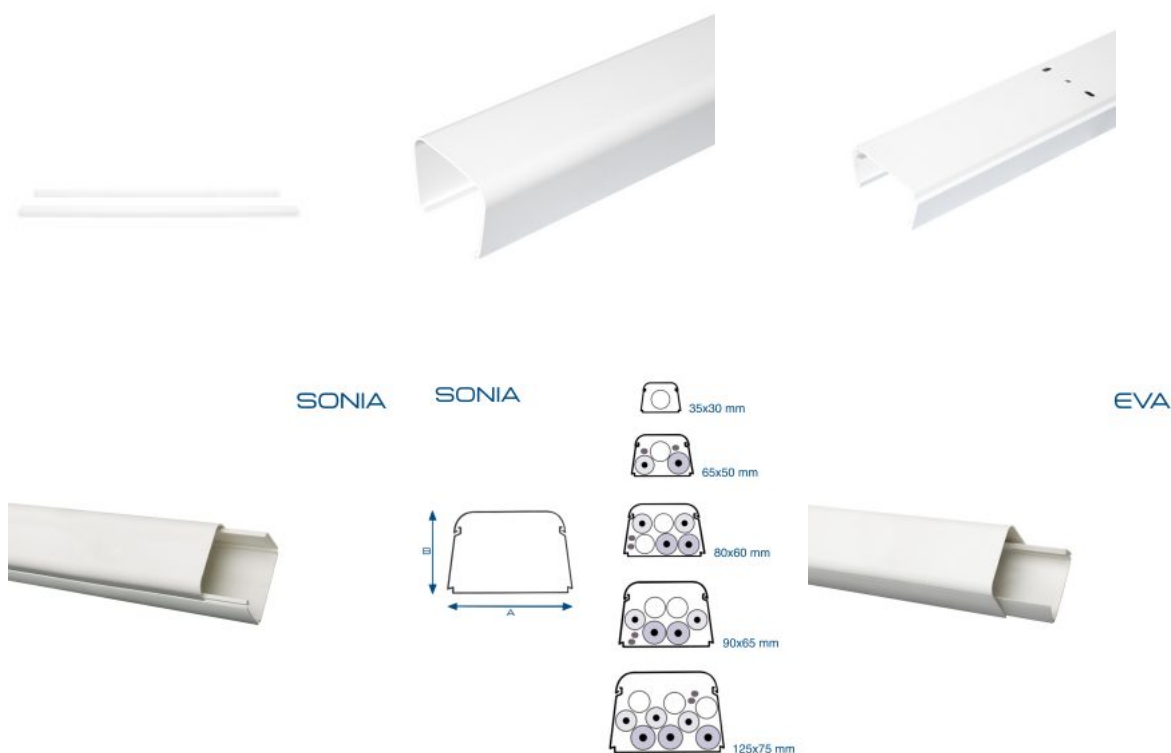

White Duct

SKU	MODEL	PRICE
00000012763	WHITE DUCT MOD. EVA - 125X75 MM - L. 2000 MM	€17.85 VAT EXCLUDED
0000012763P	WHITE DUCT WITH FILM MOD. EVA - 125 X 75 MM - L. 2000 MM	€18.2 VAT EXCLUDED
00000012315	WHITE DUCT MOD. SONIA - 125X75 MM - L. 2000 MM	€13.6 VAT EXCLUDED
0000012315P	WHITE DUCT WITH FILM MOD. SONIA - 125X75 MM - L. 2000 MM	€17.8 VAT EXCLUDED
0000012760P	WHITE DUCT WITH FILM MOD. EVA - 35X30 MM - L. 2000 MMV	€4.34 VAT EXCLUDED