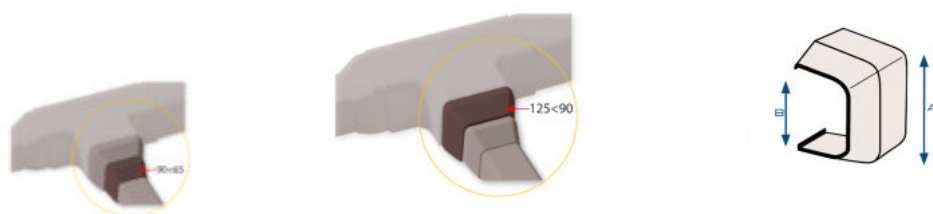

Catalogues and Products > Air-Conditioning > Eva, Sonia, Afrika, Venere, Air-Flow Ducts and Accessories > **Reduction Shunt**

REDUCTION SHUNT

For AFRIKA duct

Product informations

Reduction shunt compatible with **AFRIKA** duct.

Technical Features

MATERIAL	UV-STABILIZED RIGID PVC, SHOCKPROOF AND SELF-EXTINGUISHING
COLOUR	BROWN RAL 8017 (COLOUR SUITABLE FOR INSTALLATION ON BRICKWORK)
AVAILABLE DIMENSIONS	<ul style="list-style-type: none"> • 90X65 > 65X50 MM (AXB) - SKU 12910 • 125X90 > 90X65 MM (AXB) - SKU 12911

SKU	MODEL	PRICE
00000012910	AFRIKA REDUCTION SHUNT - 90X65 > 65X50 MM	€3.3 VAT EXCLUDED
00000012911	AFRIKA REDUCTION SHUNT - 125X90 > 90X65 MM	€5.8 VAT EXCLUDED

Reduction Shunt