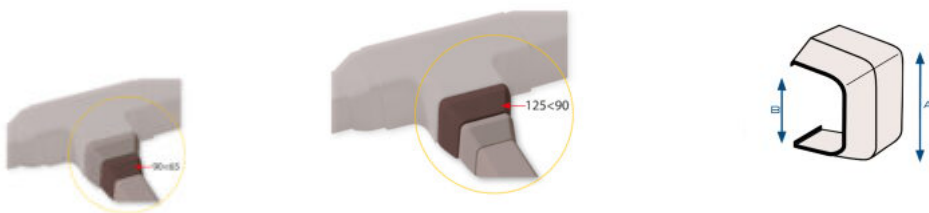

Reduction Shunt

Catalogues and Products > Air-Conditioning > Eva, Sonia, Afrika, Venere, Air-Flow Ducts and Accessories > **Reduction Shunt**

REDUCTION SHUNT

For AFRIKA duct

Product informations

Reduction shunt compatible with **AFRIKA** duct.

Technical Features

MATERIAL	UV-STABILIZED RIGID PVC, SHOCKPROOF AND SELF-EXTINGUISHING
COLOUR	BROWN RAL 8017 (COLOUR SUITABLE FOR INSTALLATION ON BRICKWORK)
AVAILABLE DIMENSIONS	<ul style="list-style-type: none"> • 90X65 > 65X50 MM (AXB) - SKU 12910 • 125X90 > 90X65 MM (AXB) - SKU 12911

SKU	MODEL	PRICE
00000012910	AFRIKA REDUCTION SHUNT - 90X65 > 65X50 MM	€3.3 VAT EXCLUDED
00000012911	AFRIKA REDUCTION SHUNT - 125X90 > 90X65 MM	€5.8 VAT EXCLUDED

Reduction Shunt