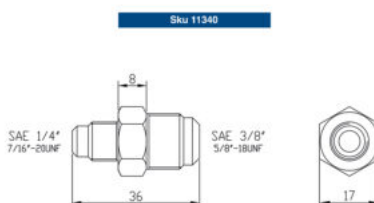

Catalogues and Products > Air-Conditioning > Fittings in Copper and Brass > **Brass Straight Connections - in Inches**

BRASS STRAIGHT CONNECTIONS - IN INCHES

For copper pipes

Product informations

Brass straight connections in inches for copper pipes.

Technical Features

<i>CONNECTION SKU</i>	<i>DIMENSIONS</i>
11340	1/4" X 3/8" SAE
11341	3/8" X 1/2" SAE
11342	1/4" X 1/2" SAE
11343	1/4" X 5/8" SAE
11344	3/8" X 5/8" SAE
11345	1/2" X 5/8" SAE
11346	1/2" X 3/4" SAE
11347	5/8" X 3/4" SAE

SKU	MODEL	PRICE
00000011340	CONNECTION - 1/4"X3/8" SAE - 10 PCS.	€3.85 VAT EXCLUDED

Brass Straight Connections - in Inches

SKU	MODEL	PRICE
00000011341	CONNECTION - 3/8"X1/2" SAE - 10 PCS.	€4.2 VAT EXCLUDED
00000011342	CONNECTION - 1/4"X1/2" SAE - 10 PCS.	€3.35 VAT EXCLUDED
00000011343	CONNECTION - 1/4"X5/8" SAE - 10 PCS.	€5.5 VAT EXCLUDED
00000011344	CONNECTION - 3/8"X5/8" SAE - 10 PCS.	€8.75 VAT EXCLUDED
00000011345	CONNECTION - 1/2"X5/8" SAE - 10 PCS.	€5.85 VAT EXCLUDED
00000011346	CONNECTION - 1/2"X3/4" SAE - 10 PCS.	€10.4 VAT EXCLUDED
00000011347	CONNECTION - 5/8"X3/4" SAE - 10 PCS.	€10.65 VAT EXCLUDED

Brass Straight Connections - in Inches

Skü 11244

Skü 11245