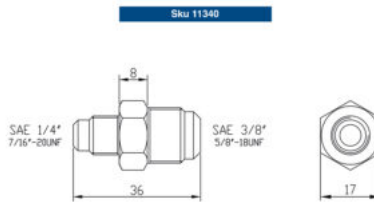

### Product informations

Brass straight connections in inches for copper pipes.

### Technical Features

<i>CONNECTION SKU</i>	<i>DIMENSIONS</i>
11340	1/4" X 3/8" SAE
11341	3/8" X 1/2" SAE
11342	1/4" X 1/2" SAE
11343	1/4" X 5/8" SAE
11344	3/8" X 5/8" SAE
11345	1/2" X 5/8" SAE
11346	1/2" X 3/4" SAE
11347	5/8" X 3/4" SAE

SKU	MODEL	PRICE
00000011340	CONNECTION - 1/4"X3/8" SAE - 10 PCS.	€3.85 VAT EXCLUDED

**Brass Straight Connections - in Inches**

SKU	MODEL	PRICE
00000011341	CONNECTION - 3/8"X1/2" SAE - 10 PCS.	€4.2 VAT EXCLUDED
00000011342	CONNECTION - 1/4"X1/2" SAE - 10 PCS.	€3.35 VAT EXCLUDED
00000011343	CONNECTION - 1/4"X5/8" SAE - 10 PCS.	€5.5 VAT EXCLUDED
00000011344	CONNECTION - 3/8"X5/8" SAE - 10 PCS.	€8.75 VAT EXCLUDED
00000011345	CONNECTION - 1/2"X5/8" SAE - 10 PCS.	€5.85 VAT EXCLUDED
00000011346	CONNECTION - 1/2"X3/4" SAE - 10 PCS.	€10.4 VAT EXCLUDED
00000011347	CONNECTION - 5/8"X3/4" SAE - 10 PCS.	€10.65 VAT EXCLUDED

## Brass Straight Connections - in Inches

Skü 11244

Skü 11245