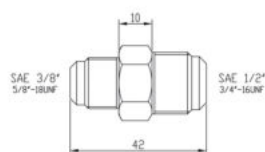

Catalogues and Products > Air-Conditioning > Fittings in Copper and Brass > **Brass Straight Connections - in Inches**

BRASS STRAIGHT CONNECTIONS - IN INCHES

For copper pipes

Product informations

Brass straight connections in inches for copper pipes.

Technical Features

<i>CONNECTION SKU</i>	<i>DIMENSIONS</i>
11340	1/4" X 3/8" SAE
11341	3/8" X 1/2" SAE
11342	1/4" X 1/2" SAE
11343	1/4" X 5/8" SAE
11344	3/8" X 5/8" SAE
11345	1/2" X 5/8" SAE
11346	1/2" X 3/4" SAE
11347	5/8" X 3/4" SAE

SKU	MODEL	PRICE
00000011340	CONNECTION - 1/4"X3/8" SAE - 10 PCS.	€3.85 VAT EXCLUDED

Brass Straight Connections - in Inches

SKU	MODEL	PRICE
00000011341	CONNECTION - 3/8"X1/2" SAE - 10 PCS.	€4.2 VAT EXCLUDED
00000011342	CONNECTION - 1/4"X1/2" SAE - 10 PCS.	€3.35 VAT EXCLUDED
00000011343	CONNECTION - 1/4"X5/8" SAE - 10 PCS.	€5.5 VAT EXCLUDED
00000011344	CONNECTION - 3/8"X5/8" SAE - 10 PCS.	€8.75 VAT EXCLUDED
00000011345	CONNECTION - 1/2"X5/8" SAE - 10 PCS.	€5.85 VAT EXCLUDED
00000011346	CONNECTION - 1/2"X3/4" SAE - 10 PCS.	€10.4 VAT EXCLUDED
00000011347	CONNECTION - 5/8"X3/4" SAE - 10 PCS.	€10.65 VAT EXCLUDED