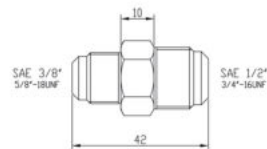

### Product informations

Brass straight connections in inches for copper pipes.

### Technical Features

<i>CONNECTION SKU</i>	<i>DIMENSIONS</i>
11340	1/4" X 3/8" SAE
11341	3/8" X 1/2" SAE
11342	1/4" X 1/2" SAE
11343	1/4" X 5/8" SAE
11344	3/8" X 5/8" SAE
11345	1/2" X 5/8" SAE
11346	1/2" X 3/4" SAE
11347	5/8" X 3/4" SAE

SKU	MODEL	PRICE
00000011340	CONNECTION - 1/4"X3/8" SAE - 10 PCS.	€3.85 VAT EXCLUDED

**Brass Straight Connections - in Inches**

SKU	MODEL	PRICE
00000011341	CONNECTION - 3/8"X1/2" SAE - 10 PCS.	€4.2 VAT EXCLUDED
00000011342	CONNECTION - 1/4"X1/2" SAE - 10 PCS.	€3.35 VAT EXCLUDED
00000011343	CONNECTION - 1/4"X5/8" SAE - 10 PCS.	€5.5 VAT EXCLUDED
00000011344	CONNECTION - 3/8"X5/8" SAE - 10 PCS.	€8.75 VAT EXCLUDED
00000011345	CONNECTION - 1/2"X5/8" SAE - 10 PCS.	€5.85 VAT EXCLUDED
00000011346	CONNECTION - 1/2"X3/4" SAE - 10 PCS.	€10.4 VAT EXCLUDED
00000011347	CONNECTION - 5/8"X3/4" SAE - 10 PCS.	€10.65 VAT EXCLUDED

## Brass Straight Connections - in Inches

Skü 11244

Skü 11245