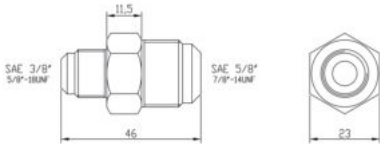

Technical Features

<i>CONNECTION SKU</i>	<i>DIMENSIONS</i>
11340	1/4" X 3/8" SAE
11341	3/8" X 1/2" SAE
11342	1/4" X 1/2" SAE
11343	1/4" X 5/8" SAE
11344	3/8" X 5/8" SAE
11345	1/2" X 5/8" SAE
11346	1/2" X 3/4" SAE
11347	5/8" X 3/4" SAE

SKU	MODEL	PRICE
00000011340	CONNECTION - 1/4"X3/8" SAE - 10 PCS.	€3.85 VAT EXCLUDED

Brass Straight Connections - in Inches

SKU	MODEL	PRICE
00000011341	CONNECTION - 3/8"X1/2" SAE - 10 PCS.	€4.2 VAT EXCLUDED
00000011342	CONNECTION - 1/4"X1/2" SAE - 10 PCS.	€3.35 VAT EXCLUDED
00000011343	CONNECTION - 1/4"X5/8" SAE - 10 PCS.	€5.5 VAT EXCLUDED
00000011344	CONNECTION - 3/8"X5/8" SAE - 10 PCS.	€8.75 VAT EXCLUDED
00000011345	CONNECTION - 1/2"X5/8" SAE - 10 PCS.	€5.85 VAT EXCLUDED
00000011346	CONNECTION - 1/2"X3/4" SAE - 10 PCS.	€10.4 VAT EXCLUDED
00000011347	CONNECTION - 5/8"X3/4" SAE - 10 PCS.	€10.65 VAT EXCLUDED

Brass Straight Connections - in Inches

Skü 11244

Skü 11245