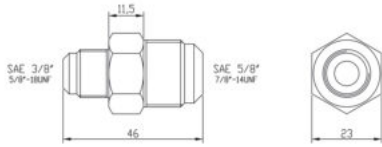

### Technical Features

<i>CONNECTION SKU</i>	<i>DIMENSIONS</i>
11340	1/4" X 3/8" SAE
11341	3/8" X 1/2" SAE
11342	1/4" X 1/2" SAE
11343	1/4" X 5/8" SAE
11344	3/8" X 5/8" SAE
11345	1/2" X 5/8" SAE
11346	1/2" X 3/4" SAE
11347	5/8" X 3/4" SAE

SKU	MODEL	PRICE
00000011340	CONNECTION - 1/4"X3/8" SAE - 10 PCS.	€3.85 VAT EXCLUDED

**Brass Straight Connections - in Inches**

SKU	MODEL	PRICE
00000011341	CONNECTION - 3/8"X1/2" SAE - 10 PCS.	€4.2 VAT EXCLUDED
00000011342	CONNECTION - 1/4"X1/2" SAE - 10 PCS.	€3.35 VAT EXCLUDED
00000011343	CONNECTION - 1/4"X5/8" SAE - 10 PCS.	€5.5 VAT EXCLUDED
00000011344	CONNECTION - 3/8"X5/8" SAE - 10 PCS.	€8.75 VAT EXCLUDED
00000011345	CONNECTION - 1/2"X5/8" SAE - 10 PCS.	€5.85 VAT EXCLUDED
00000011346	CONNECTION - 1/2"X3/4" SAE - 10 PCS.	€10.4 VAT EXCLUDED
00000011347	CONNECTION - 5/8"X3/4" SAE - 10 PCS.	€10.65 VAT EXCLUDED

## Brass Straight Connections - in Inches

Skü 11244

Skü 11245