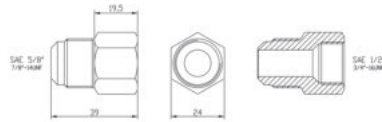

Catalogues and Products > Air-Conditioning > Fittings in Copper and Brass > **MF Brass Straight Connections - In Inches**

MF BRASS STRAIGHT CONNECTIONS - IN INCHES

For copper pipes

Product informations

MF brass straight connections in inches for copper pipes.

Technical Features

<i>CONNECTION SKU</i>	<i>DIMENSIONS</i>
11304	M 3/8" X F 1/4" SAE
11360	MF 1/4" X 1/4" SAE
11361	MF 3/8" X 3/8" SAE
11362	MF 1/2" X 1/2" SAE
11365	M 1/4" X F 3/8" SAE
11366	M 3/8" X F 1/2" SAE
11367	M 1/2" X F 3/8" SAE
11368	M 5/8" X F 1/2" SAE
11369	M 1/2" X F 5/8" SAE

MF Brass Straight Connections - In Inches

SKU	MODEL	PRICE
00000011304	CONNECTION - M 3/8"XF 1/4" SAE - 10 PCS.	€5.45 VAT EXCLUDED
00000011360	CONNECTION - MF 1/4"X1/4" SAE - 10 PCS.	€6.5 VAT EXCLUDED
00000011361	CONNECTION - MF 3/8"X3/8" SAE - 10 PCS.	€3.95 VAT EXCLUDED
00000011362	CONNECTION - MF 1/2"X1/2" SAE - 10 PCS.	€4.7 VAT EXCLUDED
00000011365	CONNECTION - M 1/4"XF 3/8" SAE - 10 PCS.	€6.8 VAT EXCLUDED
00000011366	CONNECTION - M 3/8"XF 1/2" SAE - 10 PCS.	€6.2 VAT EXCLUDED
00000011367	CONNECTION - M 1/2"XF 3/8" SAE - 10 PCS.	€5.3 VAT EXCLUDED
00000011368	CONNECTION - M 5/8"XF 1/2" SAE - 10 PCS.	€8.25 VAT EXCLUDED
00000011369	CONNECTION - M 1/2"XF 5/8" SAE - 10 PCS.	€11.25 VAT EXCLUDED

Sku 11360

Sku 11365

MF Brass Straight Connections - In Inches

Skü 11366

Skü 11367

Skü 11368

Skü 11369