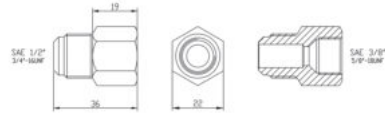

Catalogues and Products > Air-Conditioning > Fittings in Copper and Brass > **MF Brass Straight Connections - In Inches**

MF BRASS STRAIGHT CONNECTIONS - IN INCHES

For copper pipes

Product informations

MF brass straight connections in inches for copper pipes.

Technical Features

<i>CONNECTION SKU</i>	<i>DIMENSIONS</i>
11304	M 3/8" X F 1/4" SAE
11360	MF 1/4" X 1/4" SAE
11361	MF 3/8" X 3/8" SAE
11362	MF 1/2" X 1/2" SAE
11365	M 1/4" X F 3/8" SAE
11366	M 3/8" X F 1/2" SAE
11367	M 1/2" X F 3/8" SAE
11368	M 5/8" X F 1/2" SAE
11369	M 1/2" X F 5/8" SAE

MF Brass Straight Connections - In Inches

SKU	MODEL	PRICE
00000011304	CONNECTION - M 3/8"XF 1/4" SAE - 10 PCS.	€5.45 VAT EXCLUDED
00000011360	CONNECTION - MF 1/4"X1/4" SAE - 10 PCS.	€6.5 VAT EXCLUDED
00000011361	CONNECTION - MF 3/8"X3/8" SAE - 10 PCS.	€3.95 VAT EXCLUDED
00000011362	CONNECTION - MF 1/2"X1/2" SAE - 10 PCS.	€4.7 VAT EXCLUDED
00000011365	CONNECTION - M 1/4"XF 3/8" SAE - 10 PCS.	€6.8 VAT EXCLUDED
00000011366	CONNECTION - M 3/8"XF 1/2" SAE - 10 PCS.	€6.2 VAT EXCLUDED
00000011367	CONNECTION - M 1/2"XF 3/8" SAE - 10 PCS.	€5.3 VAT EXCLUDED
00000011368	CONNECTION - M 5/8"XF 1/2" SAE - 10 PCS.	€8.25 VAT EXCLUDED
00000011369	CONNECTION - M 1/2"XF 5/8" SAE - 10 PCS.	€11.25 VAT EXCLUDED

Sku 11360

Sku 11365

MF Brass Straight Connections - In Inches

Skü 11366

Skü 11367

Skü 11368

Skü 11369